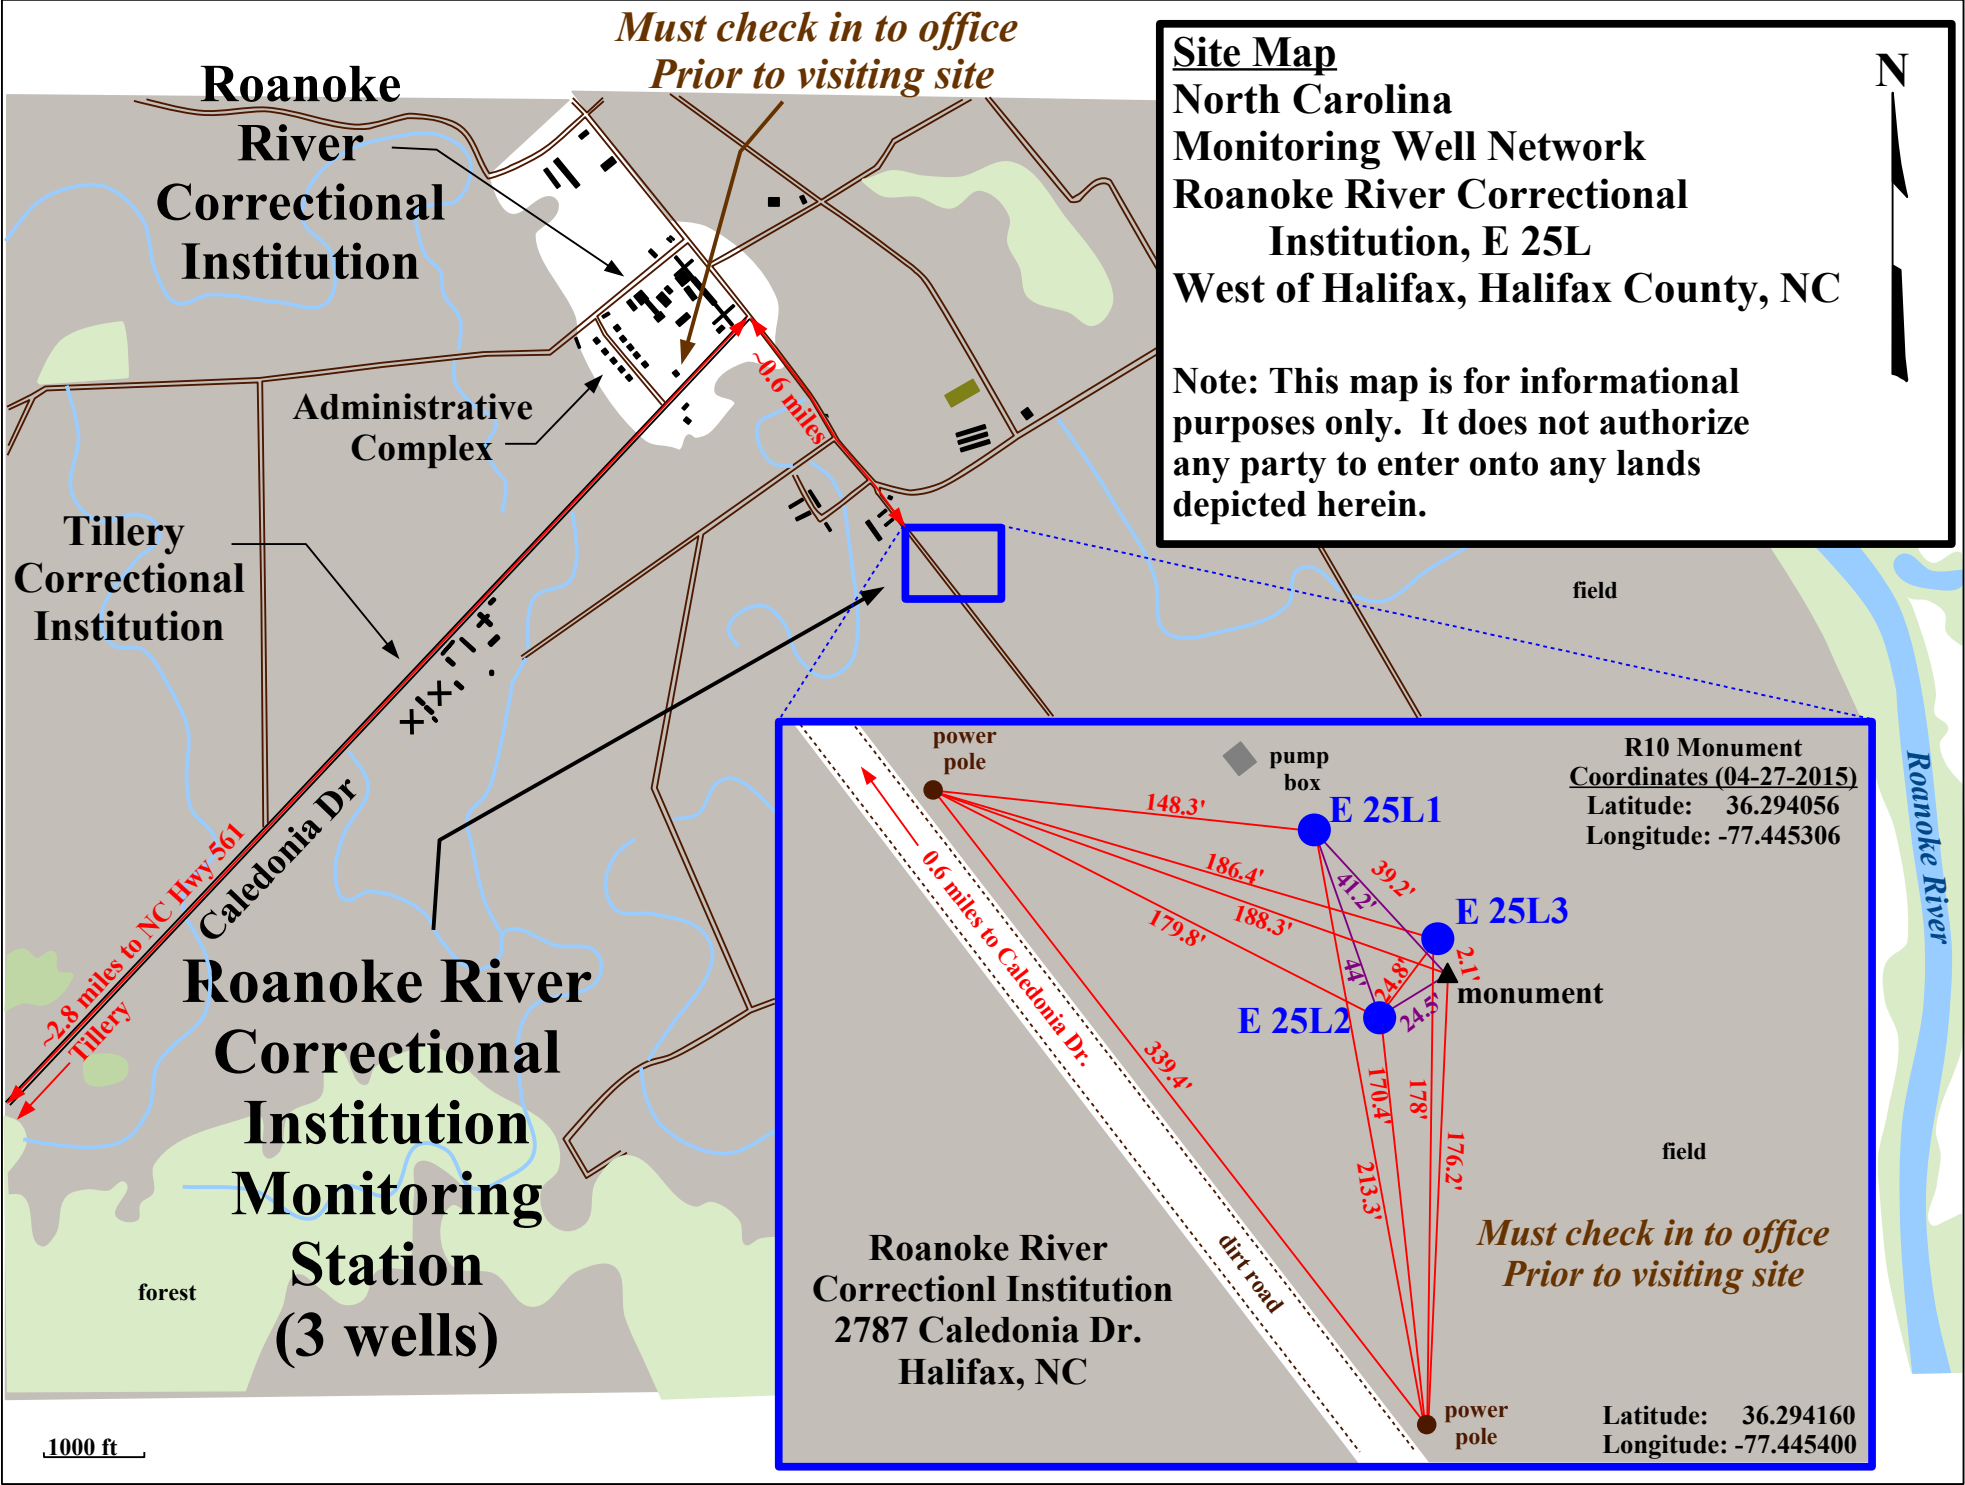

*Must check in to office
Prior to visiting site*

Site Map
North Carolina
Monitoring Well Network
Roanoke River Correctional
Institution, E 25L
West of Halifax, Halifax County, NC

Note: This map is for informational purposes only. It does not authorize any party to enter onto any lands depicted herein.

**Roanoke
River
Correctional
Institution**

Administrative
Complex

**Tillery
Correctional
Institution**

Caledonia Dr

**Roanoke River
Correctional
Institution
Monitoring
Station
(3 wells)**

1000 ft